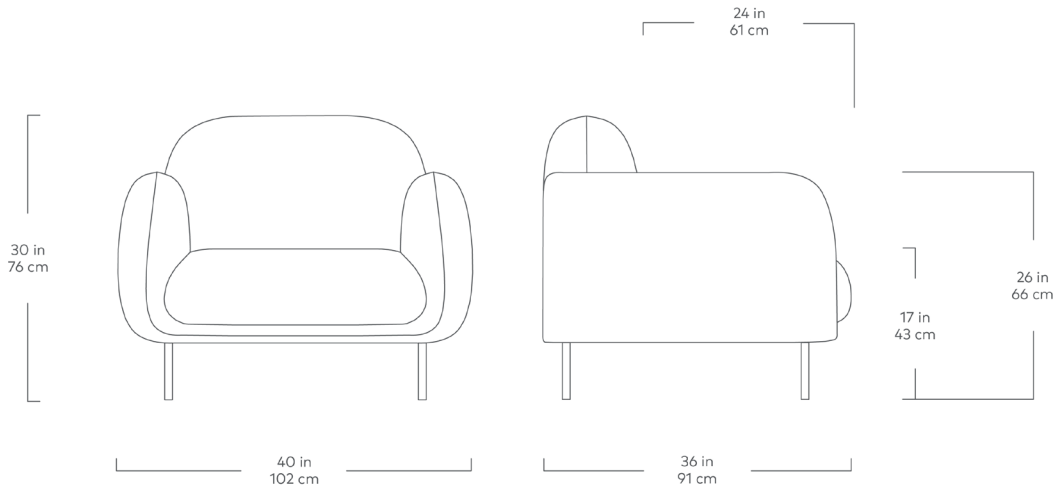

Nord Chair

- Tight back, seat and arms.
- Created with high resiliency polyurethane foam.
- Kiln-dried wood frame with elastic webbing suspension system.
- Black powder-coated steel tubular legs.
- Leveller feet to protect hardwood floors.
- All joints have been stress tested.
- 9 gauge No-Sag, injection-molded sinuous spring clip system.
- All joints have been stress tested.
- All fabric is California TB117-2013 certified and double rub tested.
- Manufactured to meet California TB117-2013 fire safety standards without the use of flame retardant additives in the upholstery foam.